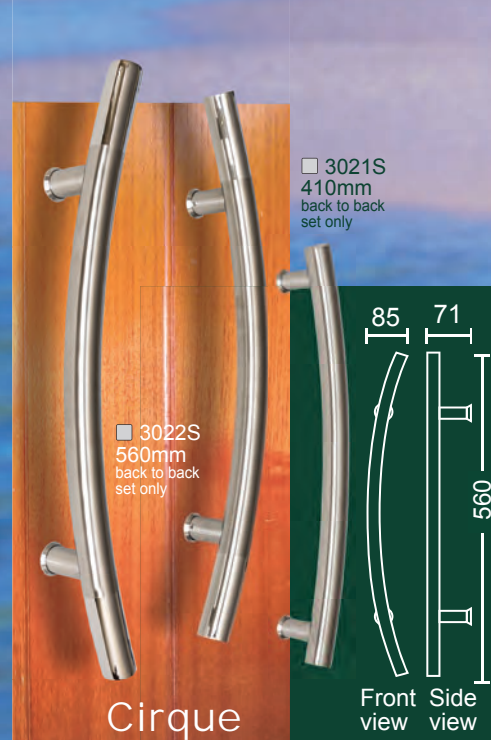

Cirque

- 3021S 410mm back to back set only

- 3022S 560mm back to back set only