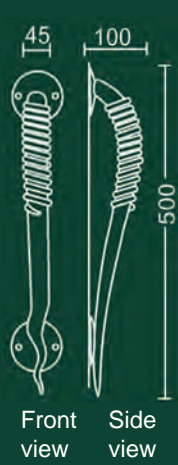

■ 3042B
600mm
back to back set only

Triffid