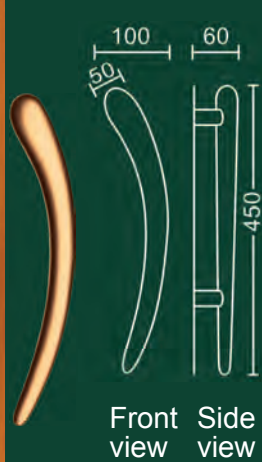

Front view
Side view