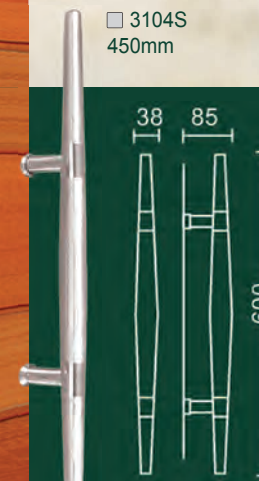

□ 3104S
450mm