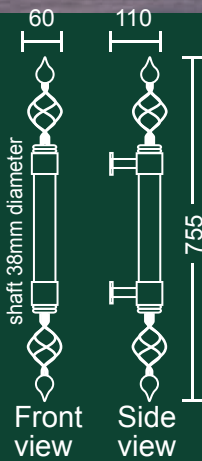

3144G
755mm

Front view
Side view