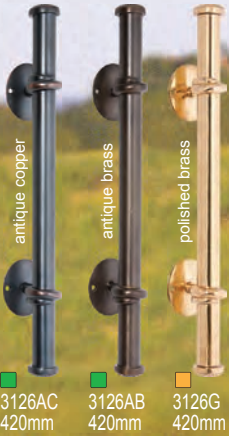

Finesse

■ 3036B
600mm
back to back set only
adjustable

Black Neo

■ 3080B
600mm
back to back set only

also available
■ 3084B
1200mm
back to back set only

Archer

■ 3151B
645mm
back to back set only

also available
■ 3150B
450mm
back to back set only

Luna

■ 3155B
220mm
back to back set only

Czar Black

■ 3144B
755mm

Granada

■ 3146B
487mm

Granada on Plate

■ 3147B
380mm

■ 3153B
240mm
back to back set only

Dais