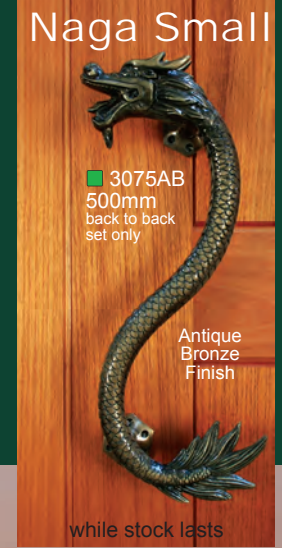

# COPPER + PATINA HANDLES

**3006C/L**  
540mm  
left handed  
back to back  
set only

**3006C/R**  
540mm  
right handed  
back to back  
set only

Front view  
Side view

**3123C/L**  
450mm  
left handed  
back to back  
set only

**3123C/R**  
450mm  
right handed  
back to back  
set only

Front view  
Side view

**3102C/L**  
545mm  
left handed

**3102C/R**  
545mm  
right handed

Front view  
Side view

**3075AB**  
500mm  
back to back  
set only