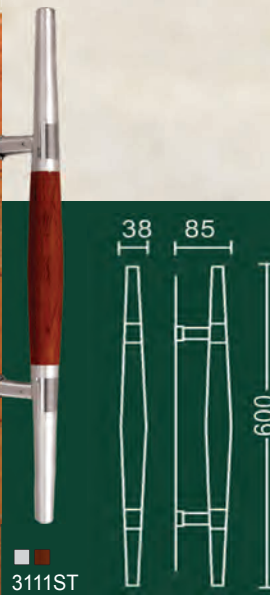

Swerve II

■ 3120S
550mm
back to back
set only

Front view
Side view

curves may vary
between production batches

Crescent

■ 3033S
600mm

Front view
Side view

■ 3032S
450mm
also available
■ 3031S
300mm
while stock
lasts

Granada

Front view
Side view

■ 3146S
487mm

Granada on Plate

Front view
Side view

■ 3147S
380mm

see our roller locks selection
suitable for use with
presentation pull handles.

□ 3108SXB
600mm
back to back
set only

□ 3108SXRe
600mm
back to back
set only

□ 3108SXGr
600mm
back to back
set only

□ ■ 3113ST
600mm
back to back
set only

Black Pearl

Red Granite

Green Onyx

Skittle

Timber Skittle

□ ■ 3111ST
450mm
back to back
set only

Front view
Side view

■ 3106S
600mm

Skittle

□ 3104S
450mm

Front view
Side view

□ 3144S
755mm

Czar Silver

Front view
Side view