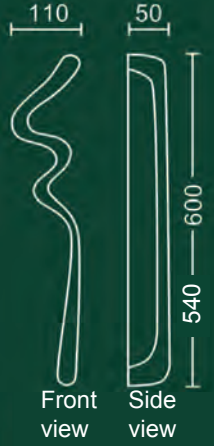

Sceptre

also available in 304 Stainless steel while stocks last

- 3096S 450mm
- 3097S 450mm back to back set only

Olympus

3090S 530mm

see our roller locks selection suitable for use with presentation pull handles.

Amman

- 3002S/R 520mm right handed
- 3002S/L 520mm left handed

- 3001S/R 315mm right handed
- 3001S/L 315mm left handed

Aqua Jazz

- 3006S/R 540mm right handed back to back set only
- 3006S/L 540mm left handed back to back set only

3080S 600mm

also available in 316 marine grade SS

- 3083S 1000mm back to back set only
- 3079S 300mm
- 3082S 600mm

3077S 300mm

- 3086ST 800mm back to back set only

Timber Neo

- 3084ST 600mm

- 3012S 800mm back to back set only while stocks last

- 3015ST 800mm back to back set only while stocks last

also available in 316 marine grade SS

- 3011S 600mm back to back set only
- 3013S 800mm back to back set only

- 3010S 600mm back to back set only while stocks last

Timber Carillion

- 3010S 600mm back to back set only while stocks last