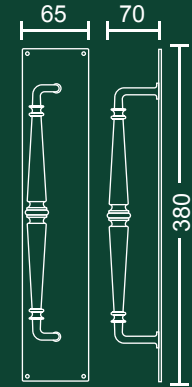

Granada on Plate

■ 3147B
380mm

Front view Side view

■ 3153B
240mm
back to back set only