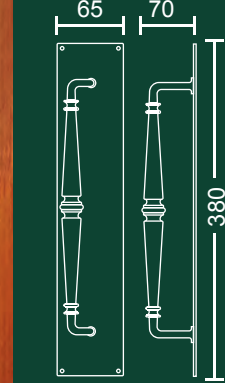

Granada on Plate

Front view
Side view

■ 3147S
380mm

see our roller locks selection
suitable for use with
presentation pull handles.

□ 3108SXB
600mm
back to back
set only

□ 3108SXRe
600mm
back to back
set only

□ 3108SXGr
600mm
back to back
set only

□ ■ 3113ST
600mm
back to back
set only