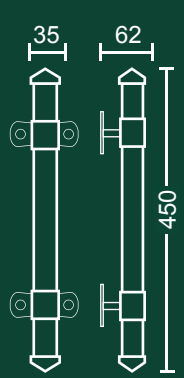

Front view Side view