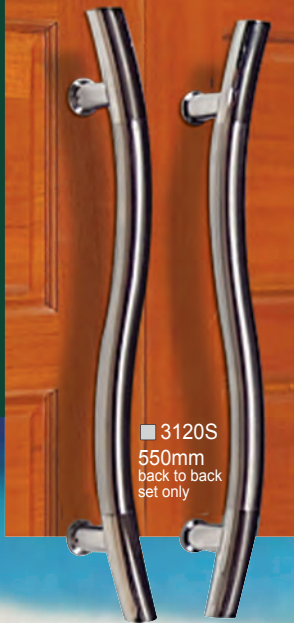

Swerve II

■ 3120S
550mm
back to back
set only