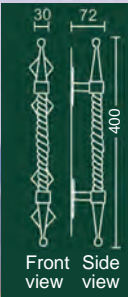

BLACK HANDLES

■ 3042B
600mm
back to back set only

see our roller locks selection suitable for use with presentation pull handles.

■ 3121B
500mm

also available
■ 3003B
325mm

■ 3004B
470mm

■ 3009B/L
680mm

■ 3009B/R
680mm

■ 3124B
450mm

■ 3091B
400mm
white stocks
last

black is bold + evocative

■ 3071AS
370mm
antique
silver

■ 3070AS
260mm

■ 3071R
370mm
rusty

■ 3070R
260mm

■ 3016B
450mm
back to back set only

also available
■ 3007B
300mm

also available
■ 3007B
300mm

■ 3071B
370mm

■ 3070B
260mm

■ 3126B
420mm

mat black