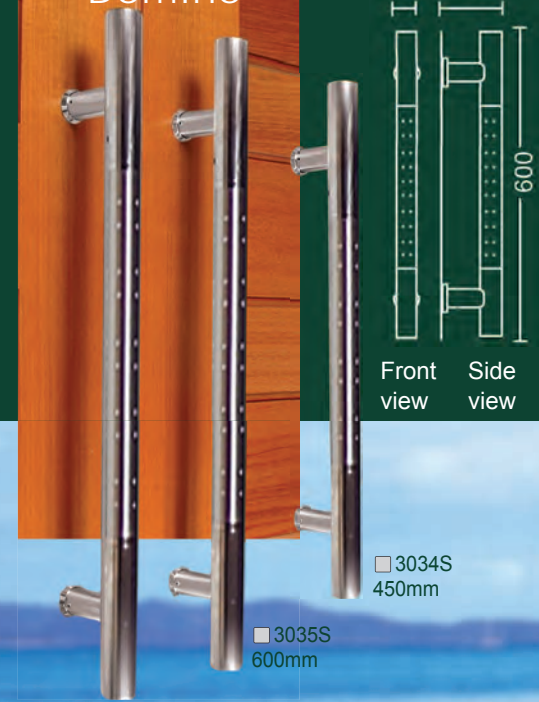

SATIN SILVER HANDLES

The Helio Range

- 3052S 1500mm back to back set only
- 3049S 1200mm back to back set only
- 3045S 900mm back to back set only
- 3039S 450mm

also available

- 3054S 1800mm back to back set only
- 3056S 2000mm back to back set only

See our Helio Discounted Bundle Buy details on pg 17

Helio handles also available in 316 marine grade SS

- 3041S 450mm
- 3043S 600mm
- 3047S 900mm

WHAT'S THE DIFFERENCE BETWEEN 304 STAINLESS STEEL AND 316 MARINE GRADE?

316 Marine Grade has higher chromium content making it more resistant to discolouration. However all stainless steel can develop tea stain unless cleaned and waxed regularly. See FAQ 9 on our website for more information.

- 3023S 1200mm back to back set only

Helio

- 3037S 300mm

- 3042S 600mm

Offset Helio

- 3057S 450mm back to back set only

- 3059S 600mm back to back set only

Other sizes available

- 3061S 900mm back to back set only
- 3063S 1200mm back to back set only
- 3065S 1500mm back to back set only

also available in 316 marine grade SS

- 3058S 450mm back to back set only
- 3060S 600mm back to back set only
- 3062S 900mm back to back set only

Domino

- 3034S 450mm

- 3035S 600mm

silver is uniquely contemporary...

Cirque

- 3021S 410mm back to back set only

- 3022S 560mm back to back set only

Offset Nova

- 3088S 590mm

Cavus

- 3019S 600mm back to back set only

Cavus handles only available in 316 marine grade SS

- 3017S 450mm back to back set only