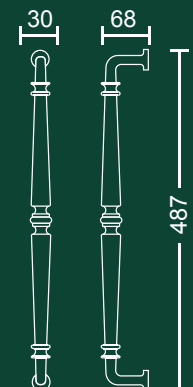

Front view Side view