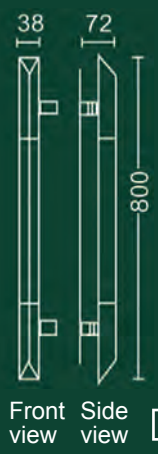

Sceptre

also available in 304 Stainless steel while stocks last

- 3096S 450mm
- 3097S 450mm back to back set only

Olympus

3090S 530mm

see our roller locks selection suitable for use with presentation pull handles.

Amman

- 3002S/R 520mm right handed
- 3002S/L 520mm left handed

- 3001S/R 315mm right handed
- 3001S/L 315mm left handed

Aqua Jazz

- 3006S/R 540mm right handed back to back set only
- 3006S/L 540mm left handed back to back set only

3080S 600mm

also available in 316 marine grade SS

- 3083S 1000mm back to back set only
- 3079S 300mm
- 3082S 600mm

3077S 300mm

- 3086ST 800mm back to back set only

Timber Neo

- 3084ST 600mm

- 3012S 800mm back to back set only while stocks last

- 3015ST 800mm back to back set only while stocks last

also available in 316 marine grade SS

- 3011S 600mm back to back set only
- 3013S 800mm back to back set only

- 3010S 600mm back to back set only while stocks last

Timber Carillion

- 3010S 600mm back to back set only while stocks last