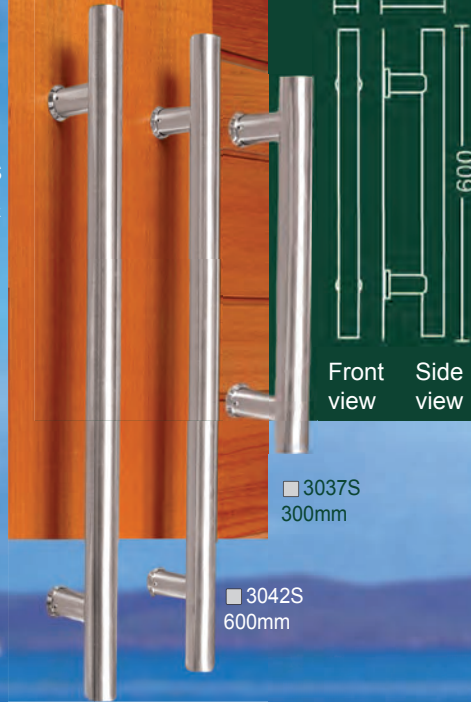

SATIN SILVER HANDLES

The Helio Range

- 3052S 1500mm back to back set only
- 3049S 1200mm back to back set only
- 3045S 900mm back to back set only
- 3039S 450mm

also available

- 3054S 1800mm back to back set only
- 3056S 2000mm back to back set only

See our Helio Discounted Bundle Buy details on pg 17

Helio handles also available in 316 marine grade SS

- 3041S 450mm
- 3043S 600mm
- 3047S 900mm

WHAT'S THE DIFFERENCE BETWEEN 304 STAINLESS STEEL AND 316 MARINE GRADE?

316 Marine Grade has higher chromium content making it more resistant to discolouration. However all stainless steel can develop tea stain unless cleaned and waxed regularly. See FAQ 9 on our website for more information.

- 3023S 1200mm back to back set only

Helio

- 3037S 300mm

- 3042S 600mm

Offset Helio

- 3057S 450mm back to back set only

- 3059S 600mm back to back set only

Other sizes available

- 3061S 900mm back to back set only
- 3063S 1200mm back to back set only
- 3065S 1500mm back to back set only

also available in 316 marine grade SS

- 3058S 450mm back to back set only
- 3060S 600mm back to back set only
- 3062S 900mm back to back set only

Domino

- 3034S 450mm

- 3035S 600mm

silver is uniquely contemporary...

Cirque

- 3021S 410mm back to back set only

- 3022S 560mm back to back set only

Offset Nova

- 3088S 590mm

Cavus

- 3019S 600mm back to back set only

Cavus handles only available in 316 marine grade SS

- 3017S 450mm back to back set only