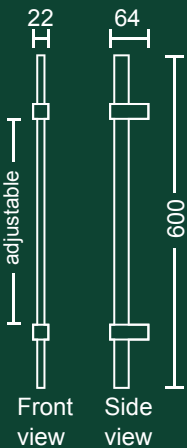

Finesse

■ 3036S
600mm
back to back set only
adjustable