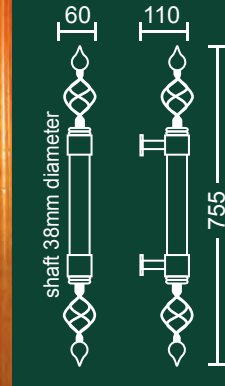

Front view  
Side view

■ 3106S  
600mm

Skittle

□ 3104S  
450mm

Front view  
Side view

□ 3144S  
755mm

Czar Silver

Front view  
Side view