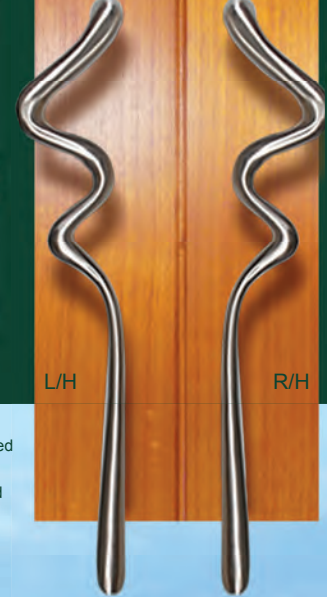

Sceptre

also available in 304 Stainless steel while stocks last

- 3096S 450mm
- 3097S 450mm back to back set only

Olympus

3090S 530mm

see our roller locks selection suitable for use with presentation pull handles.

Amman

- 3002S/R 520mm right handed
- 3002S/L 520mm left handed

- 3001S/R 315mm right handed
- 3001S/L 315mm left handed

Aqua Jazz

- 3006S/R 540mm right handed back to back set only
- 3006S/L 540mm left handed back to back set only

3080S 600mm

also available in 316 marine grade SS

- 3083S 1000mm back to back set only
- 3079S 300mm
- 3082S 600mm

3077S 300mm

- 3086ST 800mm back to back set only

Timber Neo

- 3084ST 600mm

- 3012S 800mm back to back set only while stocks last

- 3015ST 800mm back to back set only while stocks last

also available in 316 marine grade SS

- 3011S 600mm back to back set only
- 3013S 800mm back to back set only

- 3010S 600mm back to back set only while stocks last

Timber Carillion

- 3010S 600mm back to back set only while stocks last