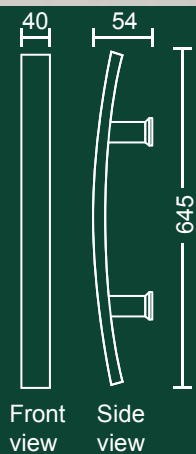

## Sizzle

■ 3102S/L  
545mm

■ 3102S/R  
545mm

□ 3151S  
645mm (width 40mm)  
back to back set only  
also available  
□ 3150S  
450mm (width 30mm)  
back to back set only